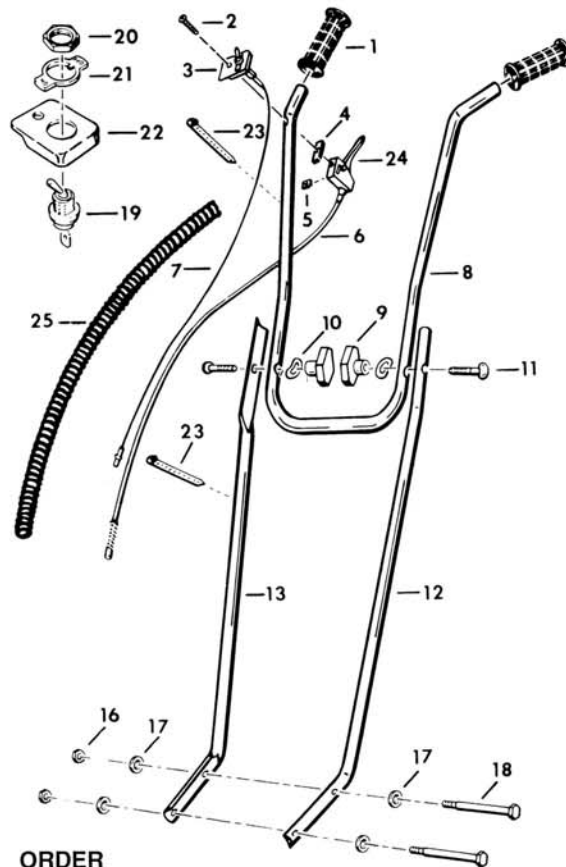

HANDLEBARS/GRIP/ON-OFF SWITCH/ THROTTLE CONTROL/THROTTLE CABLE

ITEM NO.	ORDER NO.	DESCRIPTION	QTY. REQ.
1	204824S	Grip, Handlebar	2
2	213518S	Screw, #10-24 x 1 3/8	1
3	213531S	Switch Assembly, w/Mounting Plate	1
4	213532S	Isolator	1
5	213519S	Nut, Throttle/Switch Assembly	1
6	215478S	Throttle Cable	1
7	217310S	Wire Assembly	1
8	213534S	Handlebar, Upper	1
9	213788S	Knob, Plastic, Handlebar	2
10	213515S	Washer, Curved Knob	2
11	213516S	Screw, Curved Head, 5/16-18 x 1 1/2	2
12	213572S	Handlebar, Lower L.H.	1
13	213571S	Handlebar, Lower R.H.	1
16	201623S	Nut, 1/4-20	2
17	213515S	Washer, Curved	4
18	213514S	Screw, 1/4-20 x 4 1/2	2
19	*-----	Switch	1
20	*-----	Nut	1
21	*-----	Plate, On/Off	1
22	213530S	Mounting Plate	1
23	214206S	Tie Strap	2
24	215519S	Throttle Trigger	1
25	216803S	Housing, Wire Assembly & Throttle Cable	1

*Sold Only In Kit No. 213981S