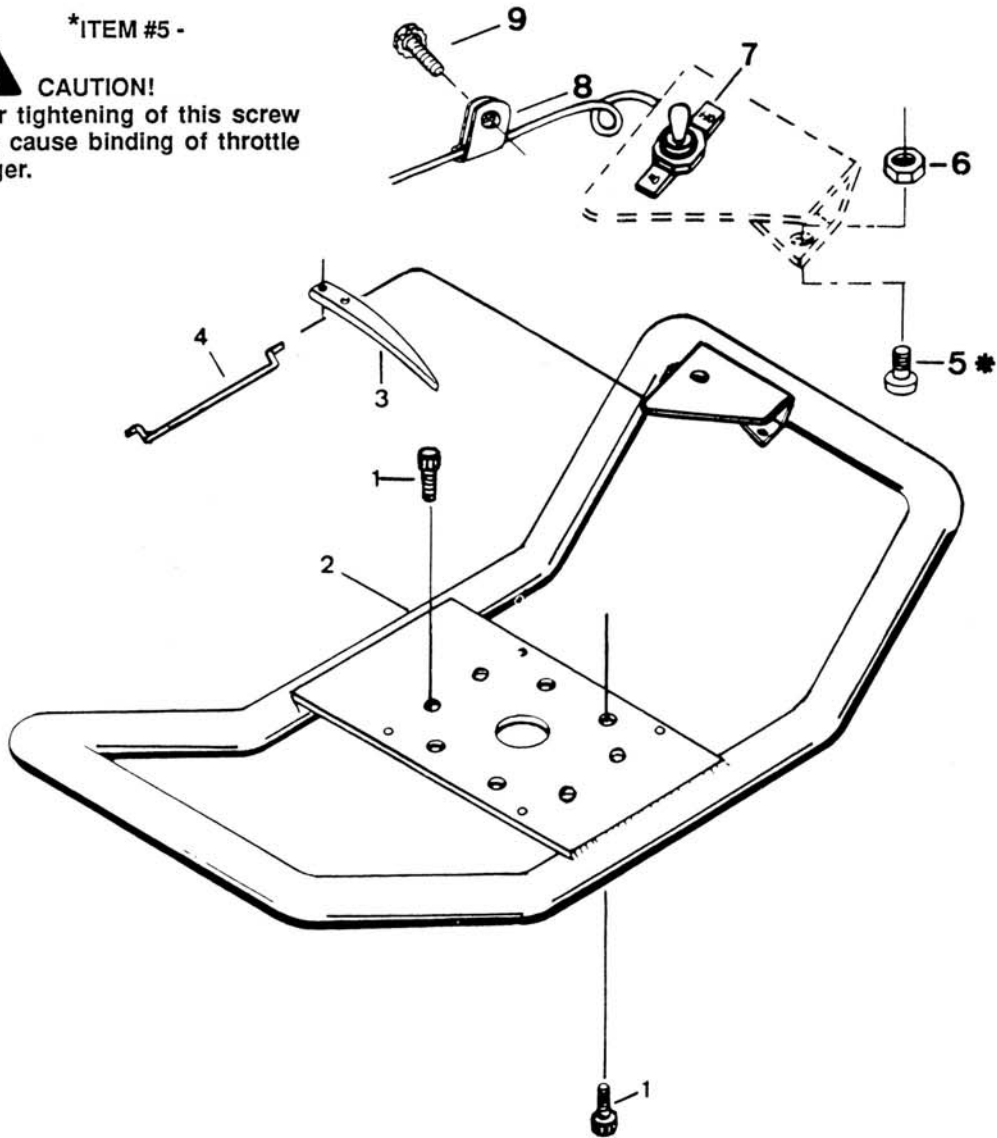

HANDLEBAR & THROTTLE CONTROL

***ITEM #5 -**
 **CAUTION!**
 Over tightening of this screw
 may cause binding of throttle
 trigger.

ITEM NO.	ORDER NO.	DESCRIPTION	QTY. REQ.
1	204966S	Screw, Wiz-Loc, 5/16-18 x 5/8	8
2	207798S	Handlebar Assembly	1
3	10283S	Trigger, Throttle	1
4	10531S	Link, Throttle	1
5	200728S	Screw, Binding Hd. 10-24 x 1/2	1
6	200765S	Nut, Grip-Loc 10-24	1
7	208136S	Switch, On/Off w/Lead Wire, Face Plate and Nut	1
8	10616S	Clamp, Lead Wire, 3/16	1
9	200704S	Screw, Hex Hd. Loc, Clamp, 1/4-20 x 3/8	1