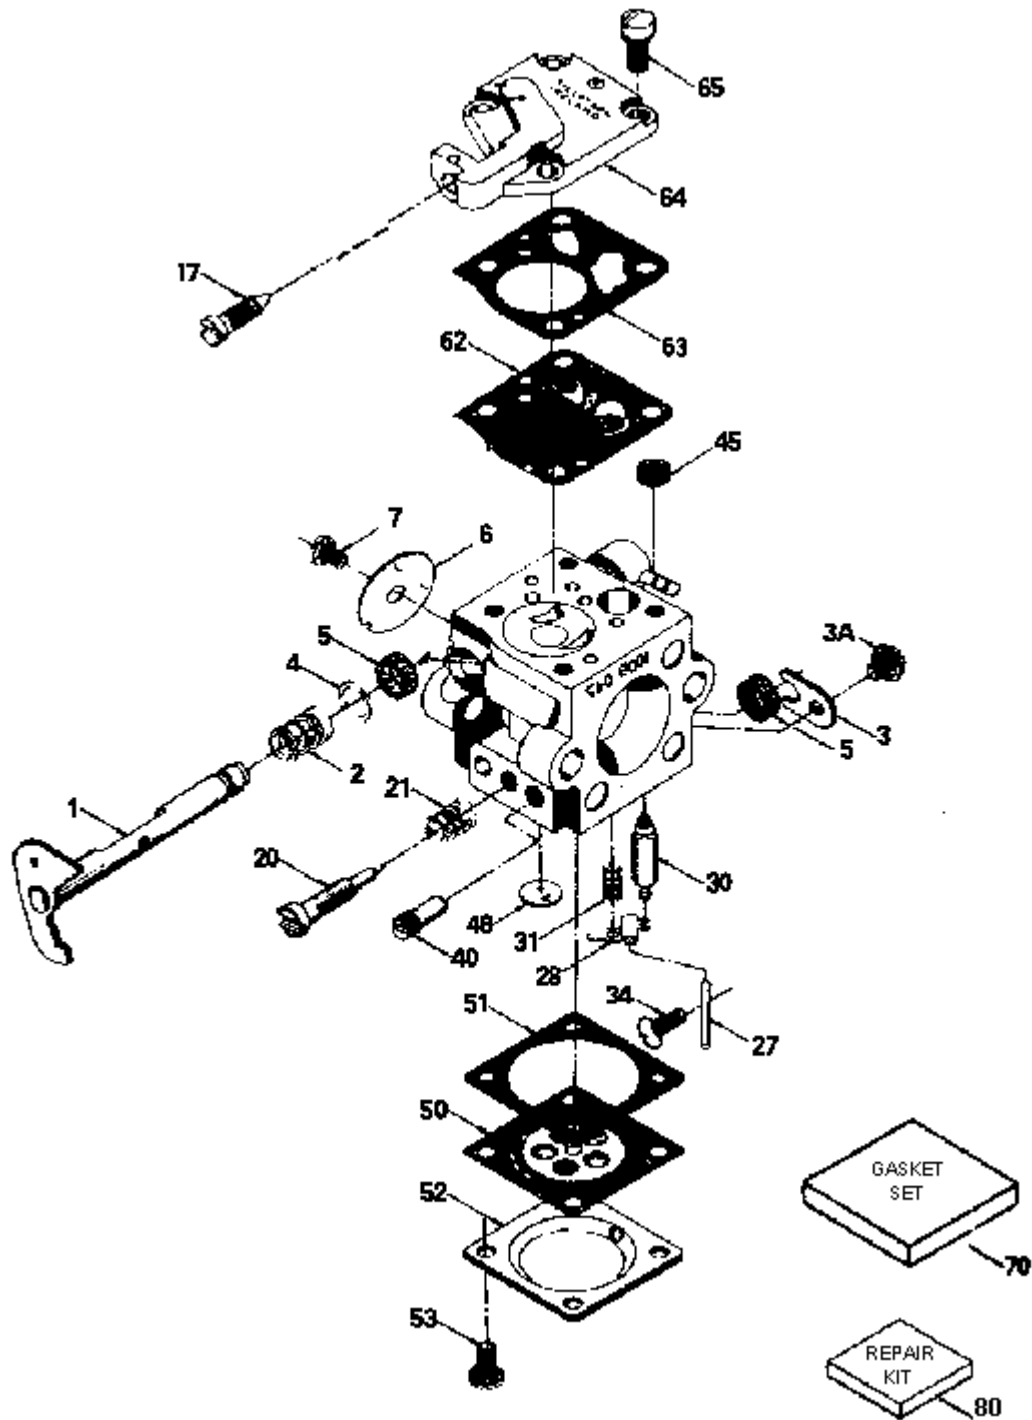

# Carburetor Parts

REF. NO.	PART NO.	PART NAME	QTY. REQ.
	632941	Carburetor (Incl. 184 of Engine Parts List)	1
1	632947	Throttle Shaft & Lever Assy.	1
2	632928	Throttle Return Spring	1
3	632926	Dust Seal Retainer	1
3 A	632927	Dust Seal Retainer Screw	1
4	632939	Dust Seal Washer	1
5	632929	Dust Seal	2
6	632930	Throttle Shutter	1
7	632931	Throttle Shutter Screw	1
17	632946	Idle Speed Screw	1
20	632911	Idle Mixture Screw	1
21	632912	Idle Tension Spring	1
27	632916	Hinge Pin	1
28	632915	Metering Lever	1 PK
30	632918	Inlet Needle	1 PK
31	632920	Metering Lever Spring	1
34	632917	Metering Lever Pin Screw	1
40	632937	High Speed Jet	1
45	632919	Fuel Inlet Screen	1 PK
48	632902	Welch Plug	1 PK
50	632904	Diaphragm (Included In 60 & 70)	1 PK
51	632903	Cover Gasket (Included In 60 & 70)	1 PK
52	632905	Cover	1
53	632943	Cover Screw	4
60	632933	* Repair kit (Incl. Items marked PK in notes)	1
62	632908	Pump Diaphragm (Included In 60 & 70)	1 PK
63	632907	Pump Gasket (Included In 60 & 70)	1 PK
64	632944	Pump Cover	1
65	632945	Pump Cover Screw	4
70	632934	Diaphragm/Gasket Set (Incl. 50,51,62 & 63)	1